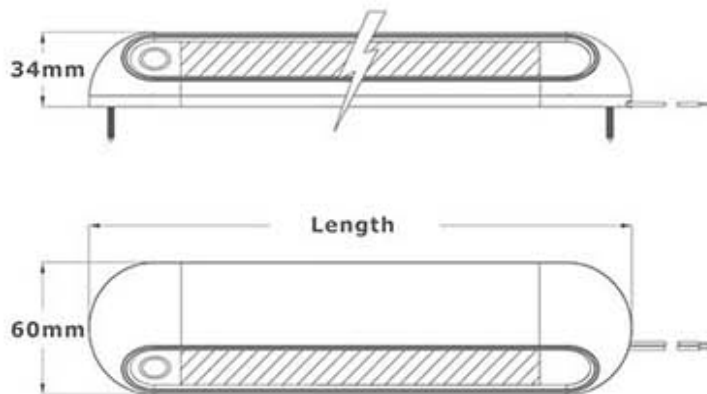

auto electrical parts

Technical Information Sheet

Part No. 0-668-52

Durite Interior Lamp - 45 Degree Scenelight.
SMD 2525 LED's 10-30VDC. 32 white SMD
LED's.

PC Lens with ADC12 Housing. IP67. E
Marked EMC R10. 20cm flying leads. Current
Draw 0.24A @ 12VDC, 0.14A @ 24VDC.

Technical Drawing (not to scale)

Specification

Type	Linear LED Interior Lamp
Voltage	10-30VDC
LED	32 x 0.2W
Power	6.4W
Illumination	150 Lumens
Lux @ 1 Meter	52 Lux
Material	PC Lens, ADC12 Housing
Protection	IP67
Operating Temperature	-25°C to 65°C
Switch	Touch
Dimensions	205*60*34mm
Compliance	CE, EMC R10